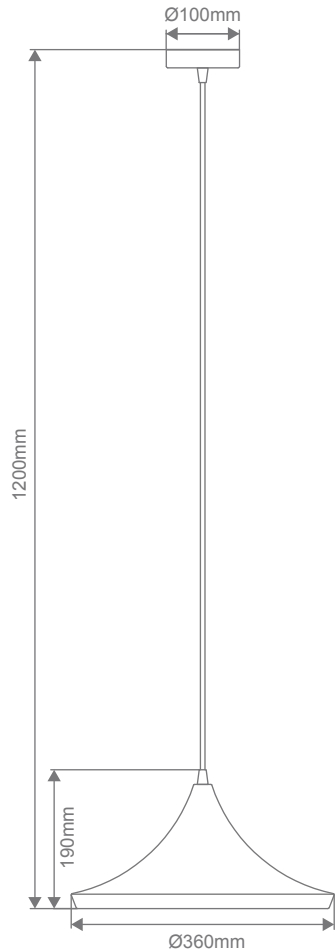

LAYA-360 Metal Pendant

Description

Laya metal pendant series offers a contemporary minimalist feel, suitable for hallways, breakfast bench, bedrooms, living rooms, as well as cafes and bars. Available with matching suspension, ceiling canopy, and choice of Brushed Brass, Brushed Copper, Brushed Nickel, Matt Black and Satin White shades.

Specification Features

Input Voltage: 240V
 Power (W): Max 60W
 IP rating (IP): 20
 Requires: 1xE27 Globe. Not included

Diagrams / Additional

Item No.	Variant	Colour Finish
LAYA-360	31400	Brushed Brass
	31401	Brushed Copper
	31402	Brushed Nickel
	31403	Black
	31404	White